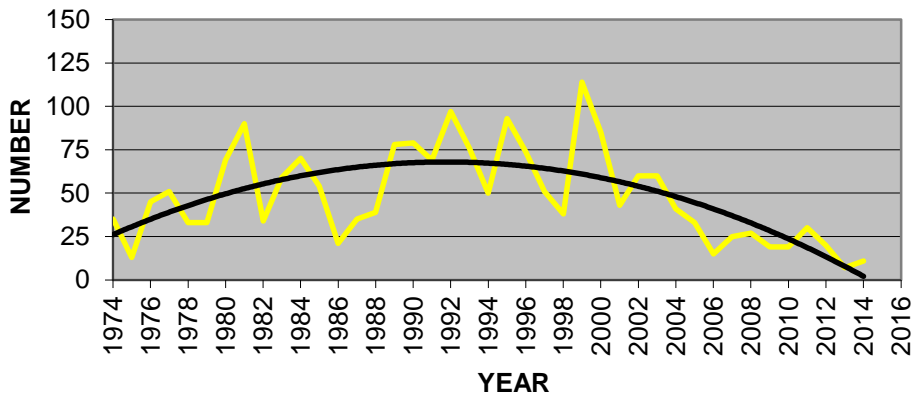

Trends in Plymouth Christmas Bird Count Data from 1974-2014

EUROPEAN STARLING

WILD TURKEY

GREAT BLACK-BACKED GULL

HOUSE FINCH

NORTHERN MOCKINGBIRD

NORTHERN CARDINAL