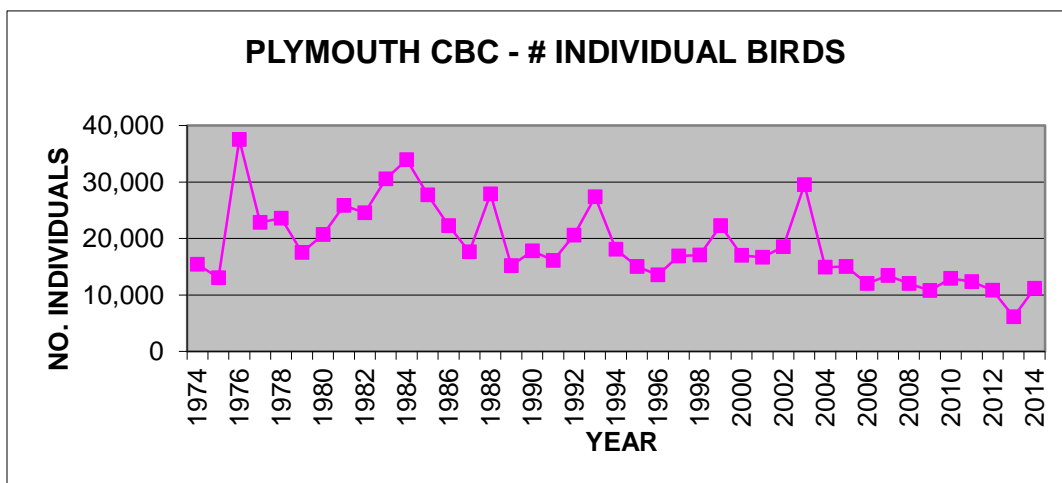

Trends in Plymouth Christmas Bird Count Data from 1974-2014

EUROPEAN STARLING

WILD TURKEY

GREAT BLACK-BACKED GULL

HOUSE FINCH

NORTHERN MOCKINGBIRD

NORTHERN CARDINAL