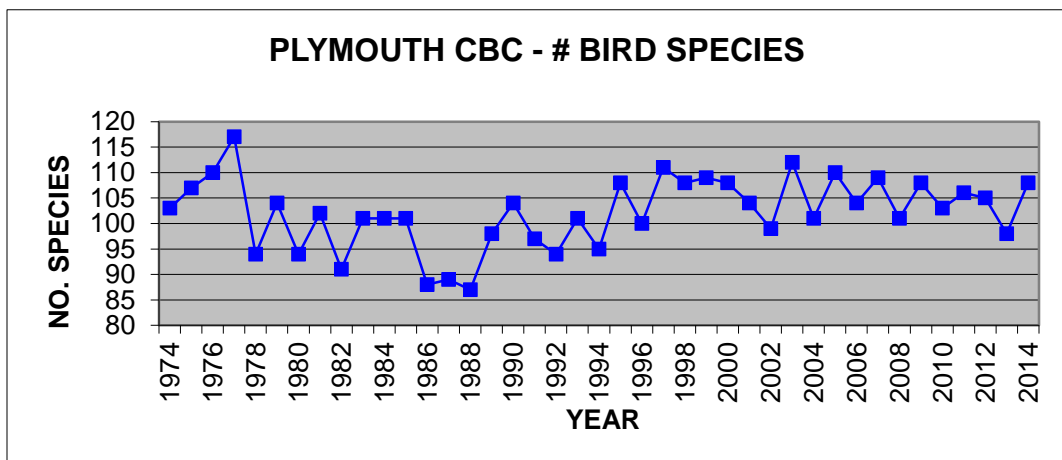

Trends in Plymouth Christmas Bird Count Data from 1974-2014

EUROPEAN STARLING

WILD TURKEY

GREAT BLACK-BACKED GULL

HOUSE FINCH

NORTHERN MOCKINGBIRD

NORTHERN CARDINAL