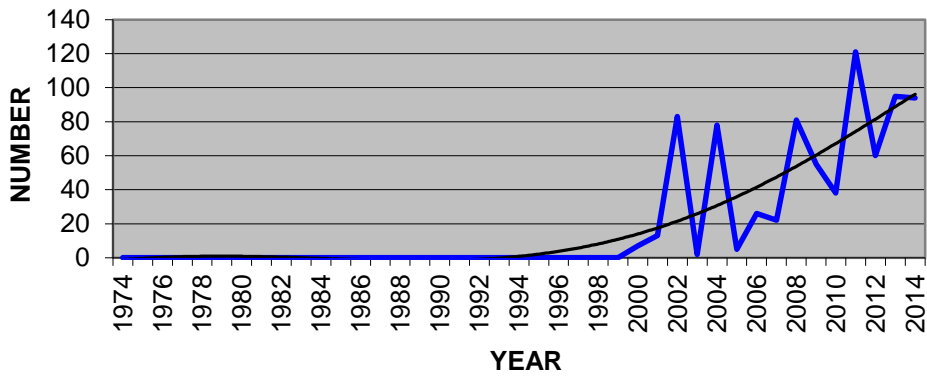

Trends in Plymouth Christmas Bird Count Data from 1974-2014

EUROPEAN STARLING

WILD TURKEY

GREAT BLACK-BACKED GULL

HOUSE FINCH

NORTHERN MOCKINGBIRD

NORTHERN CARDINAL