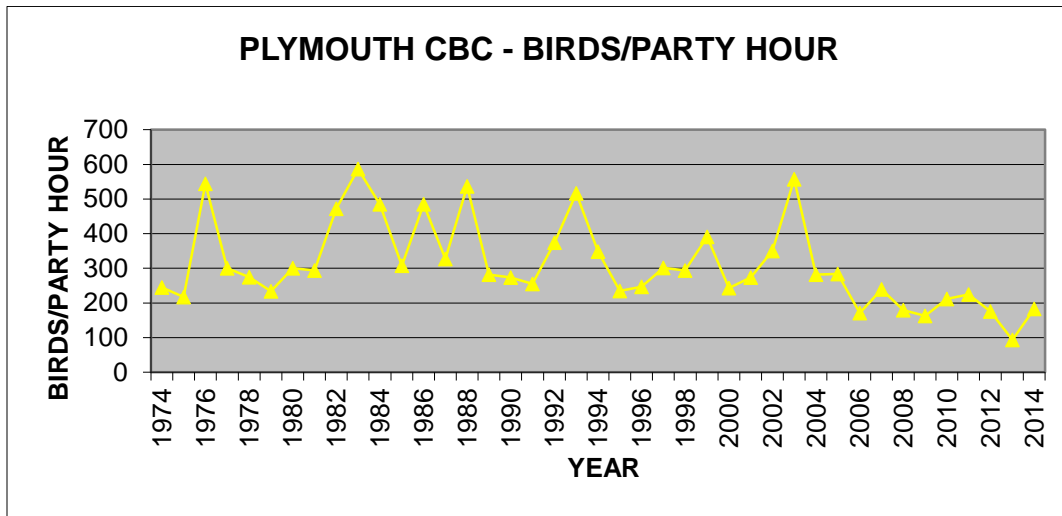

Trends in Plymouth Christmas Bird Count Data from 1974-2014

EUROPEAN STARLING

WILD TURKEY

GREAT BLACK-BACKED GULL

HOUSE FINCH

NORTHERN MOCKINGBIRD

NORTHERN CARDINAL