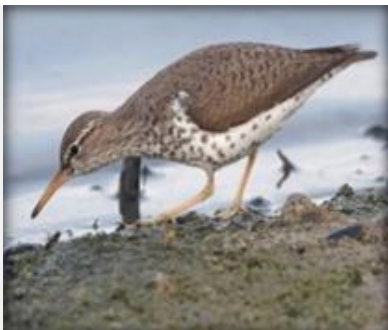

10. Spotted Sandpiper **S**
Actitis macularius